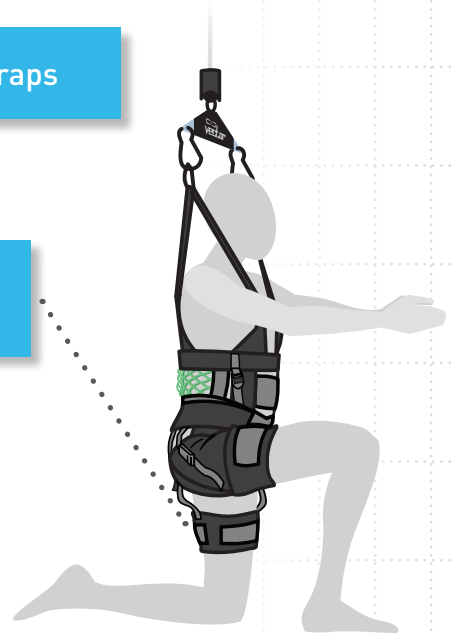

# SUPERIOR PATIENT SECURITY & COMFORT

*Promotes natural, uninhibited movements*

*Simple care and cleaning*

3-stage safety carabiners for quick, easy attachment to the Vector spreader bar

Velcro straps close in the front for easy donning, doffing, and adjustment

Adjustable shoulder and leg straps

Comfortable leg cuffs allow a full range of motion

Patented netting technology securely grips the torso and prevents harness migration