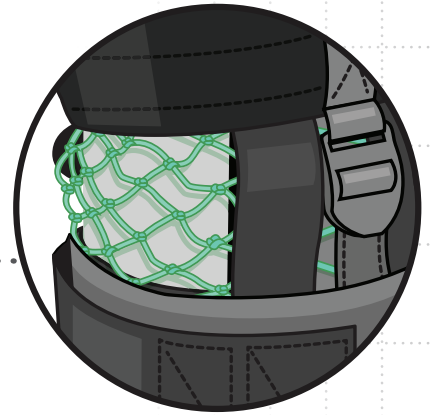

# SUPERIOR PATIENT SECURITY & COMFORT

*Promotes natural, uninhibited movements*

*Simple care and cleaning*

3-stage safety carabiners for quick, easy attachment to the Vector spreader bar

Velcro straps close in the front for easy donning, doffing, and adjustment

Adjustable shoulder and leg straps

Comfortable leg cuffs allow a full range of motion

Patented netting technology securely grips the torso and prevents harness migration